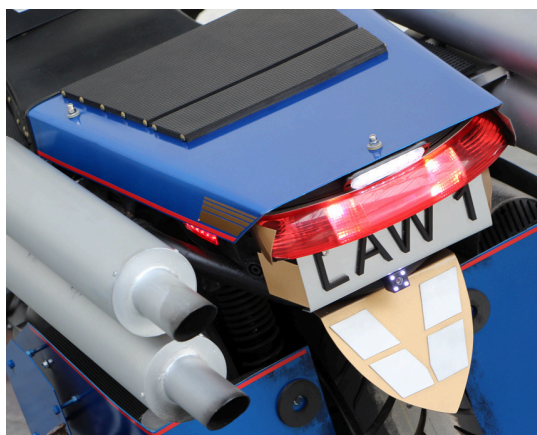

Dredd Bike

It is the essence of Dredd on 2 wheels. The symbols of the eagle and the shield, representing law and order, run through the aesthetics of this fully working bike. Gadgets were essential on this crowd pleaser, so we made them interactive, microphone, sirens, lights and guns.

400cc automatic Petrol Engine. Donor vehicle: Piaggio Evo 400, complete with V5. It wouldn't take a great deal of work to get this vehicle road legal. Imagine turning up at the local bike meet on this stunner.

Key Features

Onboard radio mic with speaker system
Multiple sirens
Satnav and cameras
LED lighting.

[Link to video - bike in action](#)

[Link to video - making of](#)

Offers in the region of

£10,000

Dimensions

L: 230cm

W: 80cm

H: 125cm

Weight 200Kg

This is the perfect opportunity to own a unique film-inspired prop from Podpadstudios. Fully working petrol 400cc automatic motorbike. Ideal for a private collection or could be a great business opportunity.